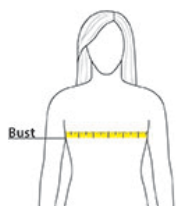

PRODUCT MEASUREMENTS

	XS	S	M	L	XL	2XL	3XL	4XL
Size	2	4/6	8/10	12/14	16/18	20/22	24/26	28/30
Body Length at Back	27 1/2	28	28 1/2	29	29 1/2	30	30 1/2	
Bust	18 1/2	19 1/2	20 1/2	22	23 1/2	25	27	29
Sleeve Length from Center Back	32 3/4	33 1/4	33 3/4	34 3/8	35	35 5/8	36	36 3/8

Body Length at Back: Measured from high point shoulder to finished hem at back.

Bust: Measured across the chest one inch below armhole when laid flat.

Sleeve Length from Center Back: Measure from Center Back neck to shoulder point to sleeve hem.

SIZE CHARTS

	XS	S	M	L	XL	2XL	3XL	4XL
Size	2	4/6	8/10	12/14	16/18	20/22	24/26	28/30
Bust	32-33	34-35	36-37	38-40	41-43	44-46	47-49	50-52

SPEC SHEET + MEASUREMENTS

Eddie Bauer® Women's WeatherEdge® Plus Jacket.

EB561

HOW TO MEASURE

BUST

Measure under the arm and around the fullest part of the bust with arms down, keeping tape horizontal.

COLORS

Deep Black
PMS BLACK
C

Iron Gate
PMS 7540C